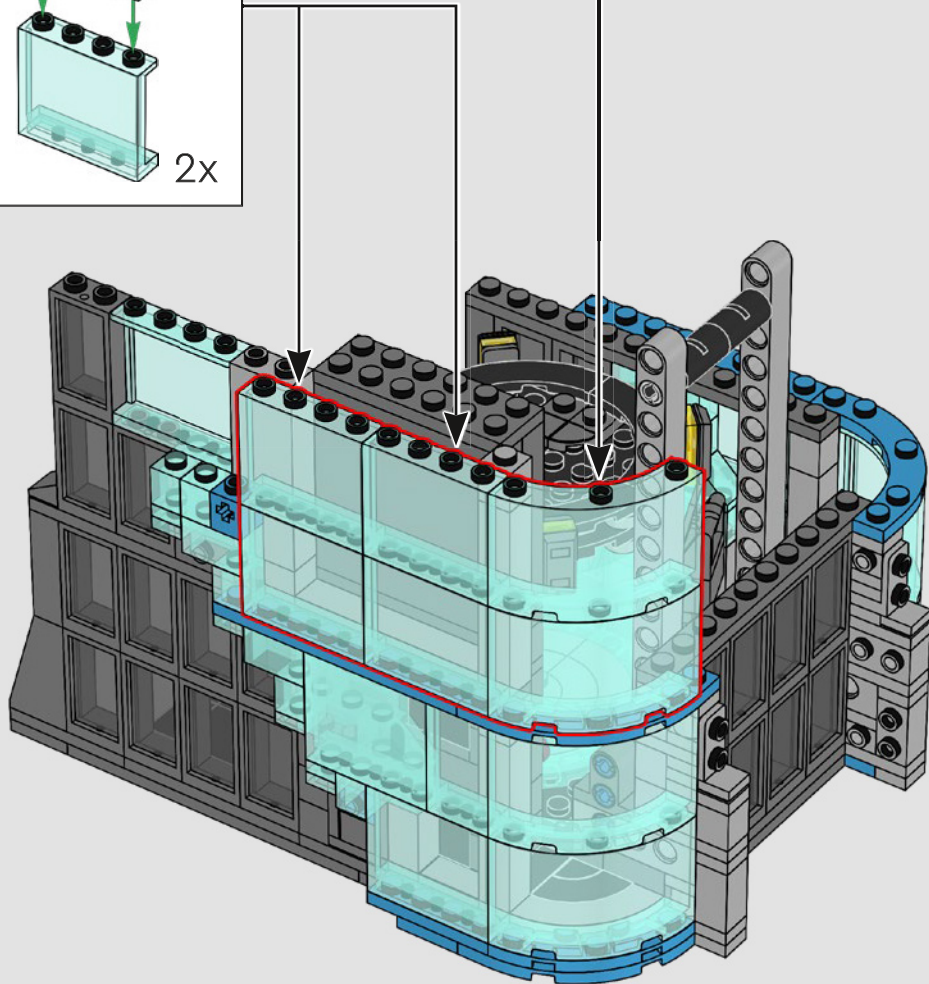

Wong needs to show Hawkeye that mayo doesn't belong in a hotdog. This is definitely the best use of a sling ring portal we could think of.

306

307

308

309

310

311

312