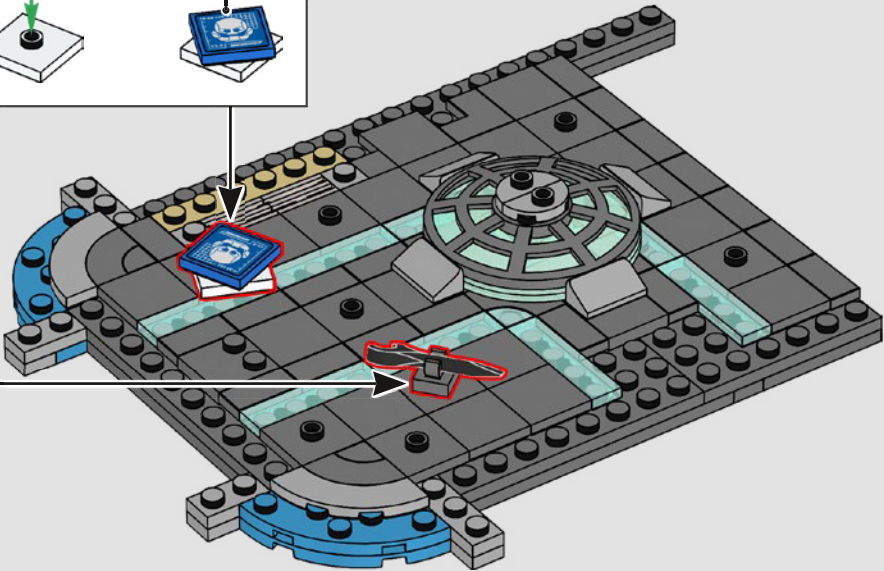

166

167

168

169

170

171

172

To add something special to Tony Stark's workshop in the tower, we created a battle-damaged version of the Iron Man Mark VI armour – the one used to capture Loki, and the first to include the updated arc reactor.