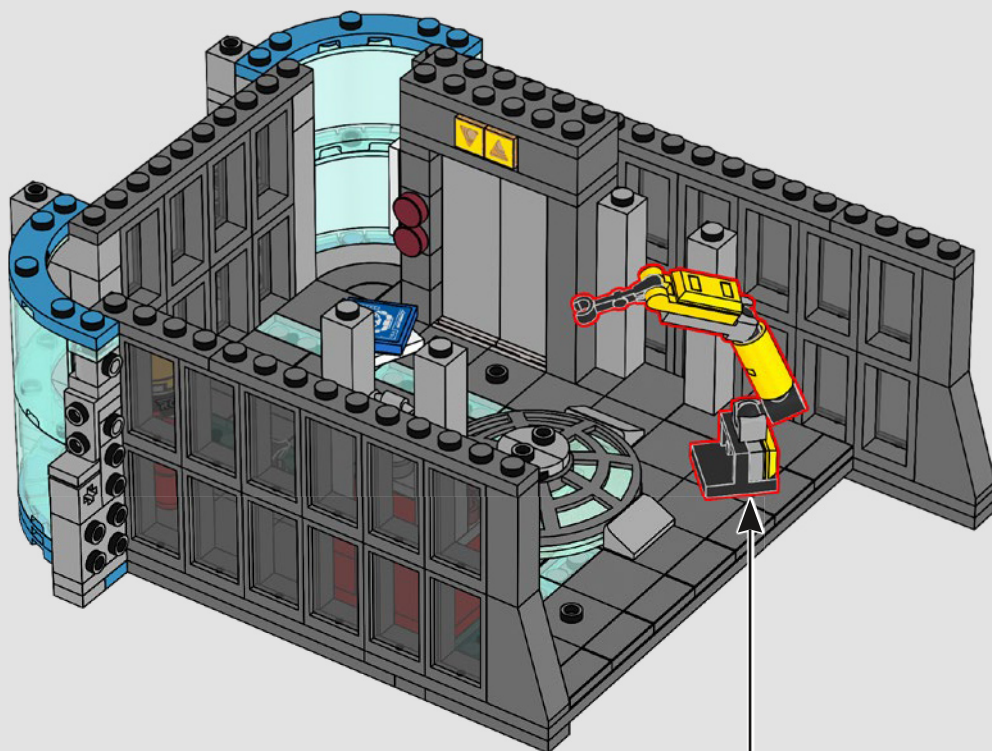

207

208

209

210

211

212

One of Tony Stark's first robotic creations, Dum-E, helps him assemble his Iron Man armour and always keeps a fire extinguisher close by to save Tony from fires (real or imagined).

213